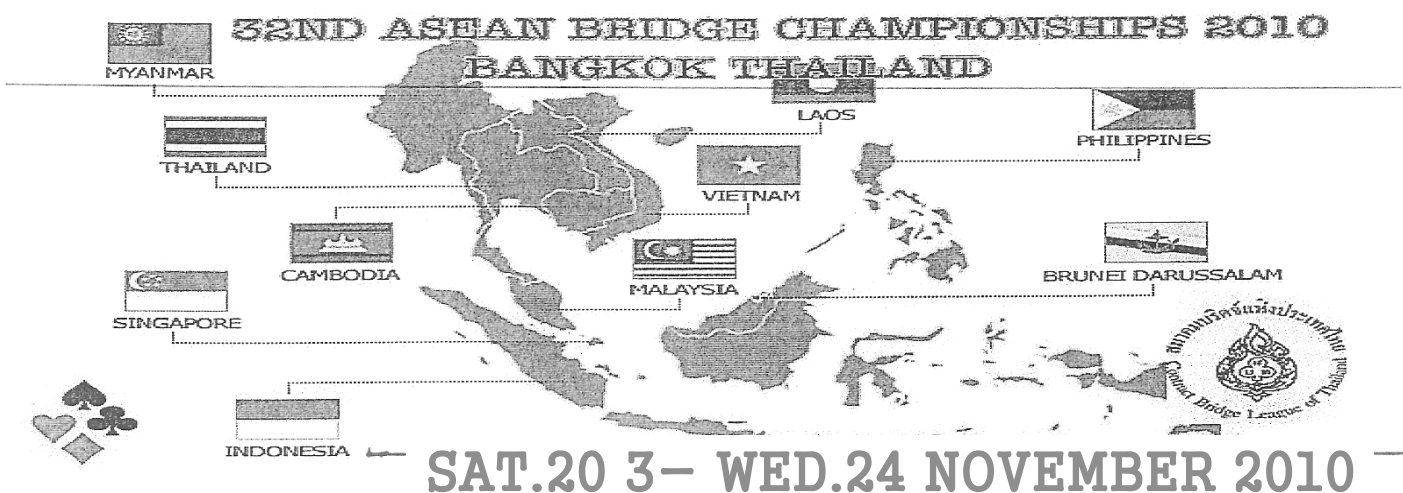

<i>Types of Contest & Entry Fees</i>	
<i>Open Team</i>	<i>US$ 400 / Team</i>
<i>Ladies Team</i>	<i>US$ 300 / Team</i>
<i>Mixed Team</i>	<i>US$ 200 / Team</i>
<i>Youth Team</i>	<i>US$ 150 / Team</i>
<i>(Free of Charge, for the first two Youth Teams of each Country)</i>	
<i>Swiss Team</i>	<i>US$ 100 / Team</i>
<i>Pairs</i>	<i>US$ 100 / Pair</i>
<i>ROOM RATE US $75 NET INC. BF.</i>	

MONTIEN HOTEL - BANGKOK

VENUE : MONTHIEN HOTEL
BANGKOK (Surawongse RD.)
Tel:(662)233-7060-9
E-mail :Bangkok@montien.com

<u>Registration</u>
<u>By August 31,2010</u>
Inclusive :
Type of contest
Team's Name
Team's Manager
Team's Captain
Players and Photo

<u>Contact</u>
Secretary - Organizing Committee 32nd Asean Bridge Club Championships
E-Mail Address : thailand_cblt@hotmail.com
Tel . (662) 369-3434
Fax . (662) 369-1528
For more information please click www.cbltthailandbridge.com